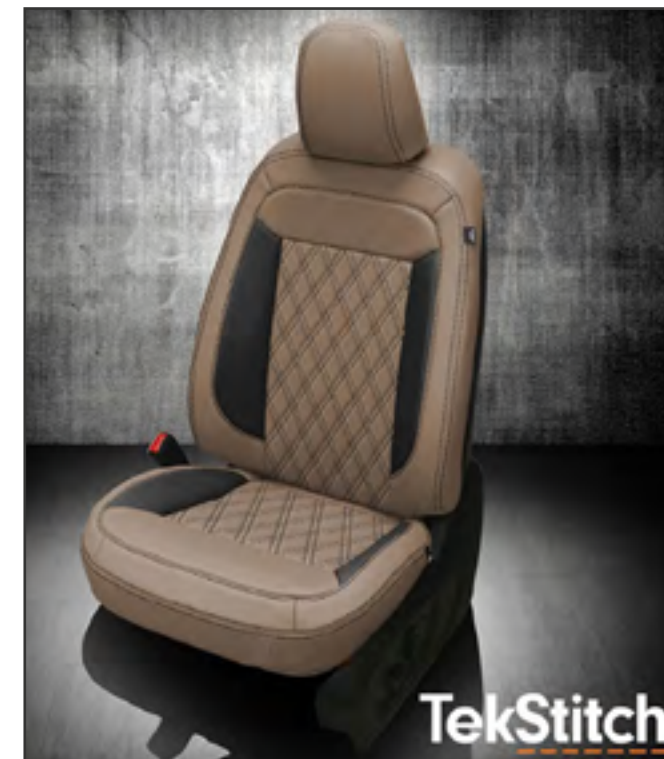

VIS CODE: K2521-130
Adobe wrap, Black wings, Black contrast all stitch, TekStitch Double Diamond Insert Black TekColor