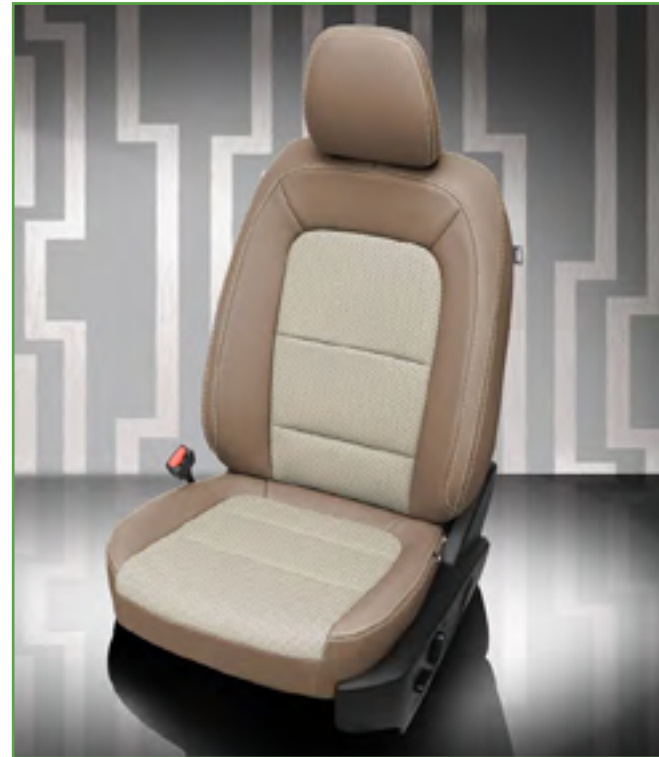

VIS CODE: K2358-130
Adobe wrap, Alabaster combo, perf combo, Alabaster contrast all stitch