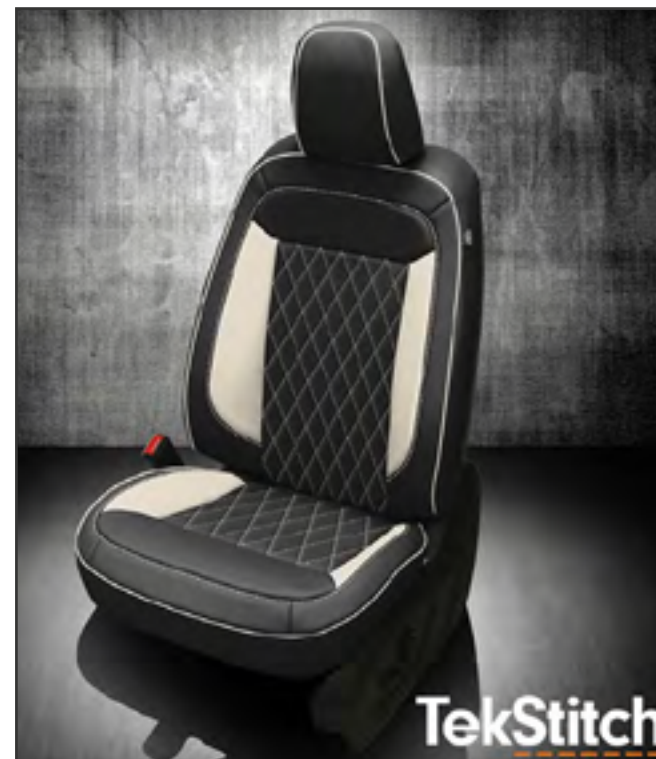

VIS CODE: K2521-100
Black wrap, Pearl wings, Pearl contrast all stitch, Pearl piping, TekStitch Diamond Insert Pearl TekColor