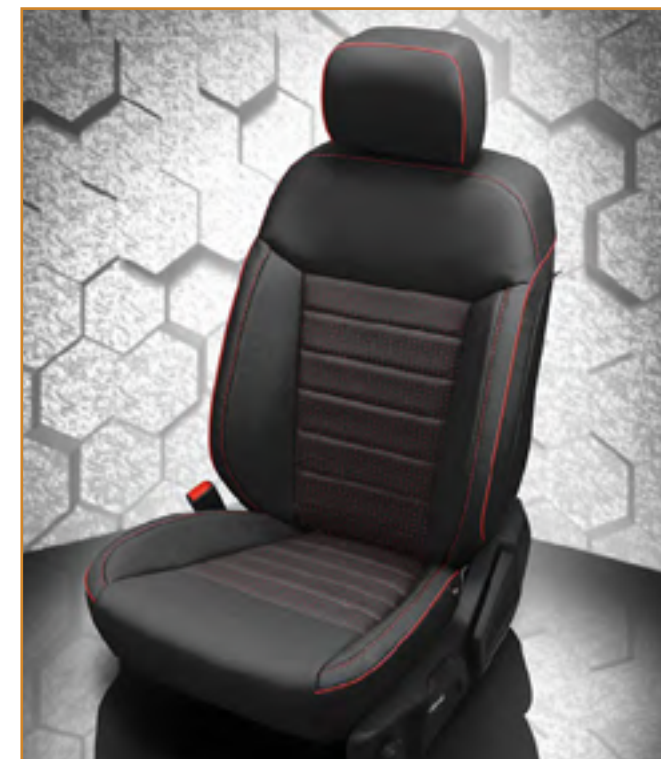

VIS CODE: K2066-100
Black wrap, Barracuda red insert, Red piping, Red contrast all stitch, no insert